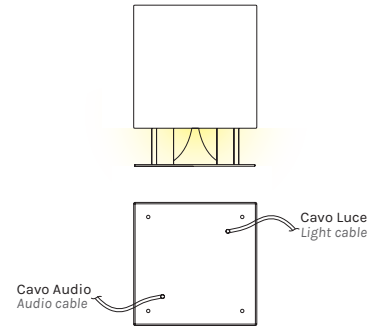

OUTDOOR - FLOOR

**CEMENTO**

- acciaio inox 316, cemento  
- lampada con speaker  
passivo

- stainless steel 316, concrete  
- lamp with passive speaker

**Speaker incluso**  
Speaker included

**701** W 3000K**Power** 5.8W**Nominal lumen** 692.0lm**CRI** >94**Supply** 24Vdc

Item	Temperature
------	-------------

**701** W

...composed by  
CN24 (1Pz)  
711 (1Pz)

**Speaker escluso**  
Speaker excluded

**702** W 3000K**Power** 5.8W**Nominal lumen** 692.0lm**CRI** >94**Supply** 24Vdc

Item	Temperature
------	-------------

**702** W

...composed by  
CN24 (1Pz)  
712 (1Pz)

**Driver 24Vdc in tensione in remoto**

Remote constant voltage drivers 24Vdc

Item	items powerable	Power	IP	Dimensions	Dimming
<b>1A0143</b>	1	14W	IP67	85x39x19	ON-OFF
<b>1A3004</b>	1-2	40W	IP67	148x40x30	ON-OFF
<b>1A3005</b>	1-6	100W	IP67	190x52x33	ON-OFF
<b>1A2386</b>	1-10	120W	IP67	191x63x37,5	DALI
<b>1A2387</b>	1-16	200W	IP67	195x68x39,5	DALI   PUSH