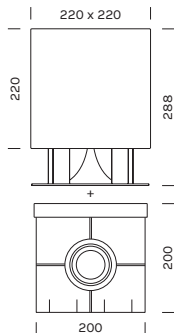

Item	Temperature
------	-------------

**701** W

...composed by  
CN24 (1Pz)  
711 (1Pz)

**Speaker escluso**  
Speaker excluded

**702** W 3000K**Power** 5.8W**Nominal lumen** 692.0lm**CRI** >94**Supply** 24Vdc

Item	Temperature
------	-------------

**702** W

...composed by  
CN24 (1Pz)  
712 (1Pz)

**Driver 24Vdc in tensione in remoto**

Remote constant voltage drivers 24Vdc

Item	items powerable	Power	IP	Dimensions	Dimming
<b>1A0143</b>	1	14W	IP67	85x39x19	ON-OFF
<b>1A3004</b>	1-2	40W	IP67	148x40x30	ON-OFF
<b>1A3005</b>	1-6	100W	IP67	190x52x33	ON-OFF
<b>1A2386</b>	1-10	120W	IP67	191x63x37,5	DALI
<b>1A2387</b>	1-16	200W	IP67	195x68x39,5	DALI   PUSH