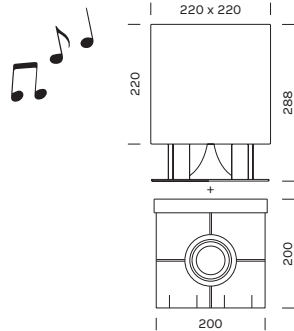

OUTDOOR - FLOOR

**CEMENTO**

- acciaio inox 316, cemento  
- lampada con speaker  
passivo

- stainless steel 316, concrete  
- lamp with passive speaker

**Speaker incluso**  
Speaker included

**701** W 3000K**Power** 5.8W**Nominal lumen** 692.0lm**CRI** >94**Supply** 24Vdc

Item	Temperature
------	-------------

**701** W

...composed by  
CN24 (1Pz)  
711 (1Pz)

**Speaker escluso**  
Speaker excluded

**702** W 3000K**Power** 5.8W**Nominal lumen** 692.0lm**CRI** >94**Supply** 24Vdc

Item	Temperature
------	-------------

**702** W

...composed by  
CN24 (1Pz)  
712 (1Pz)

**Driver 24Vdc in tensione in remoto**

Remote constant voltage drivers 24Vdc

Item	items powerable	Power	IP	Dimensions	Dimming
<b>1A0143</b>	1	14W	IP67	85x39x19	ON-OFF
<b>1A3004</b>	1-2	40W	IP67	148x40x30	ON-OFF
<b>1A3005</b>	1-6	100W	IP67	190x52x33	ON-OFF
<b>1A2386</b>	1-10	120W	IP67	191x63x37,5	DALI
<b>1A2387</b>	1-16	200W	IP67	195x68x39,5	DALI   PUSH