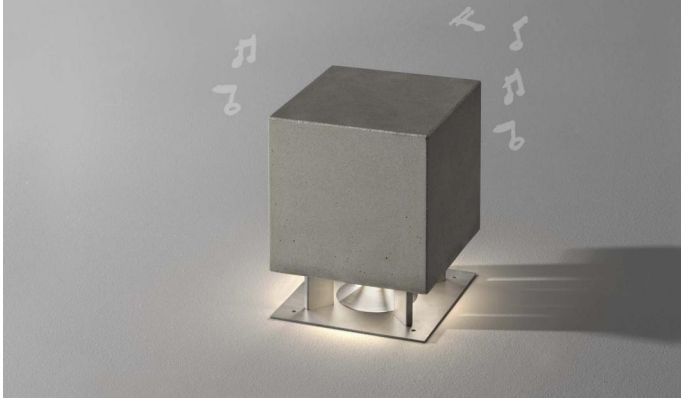

OUTDOOR - FLOOR

**CEMENTO**

- acciaio inox 316, cemento  
- lampada con speaker  
passivo

- stainless steel 316, concrete  
- lamp with passive speaker

**Speaker incluso**  
Speaker included

**701** W 3000K**Power** 5.8W**Nominal lumen** 692.0lm**CRI** >94**Supply** 24Vdc

Item	Temperature
------	-------------

**701** W

...composed by  
CN24 (1Pz)  
711 (1Pz)

**Speaker escluso**  
Speaker excluded

**702** W 3000K**Power** 5.8W**Nominal lumen** 692.0lm**CRI** >94**Supply** 24Vdc

Item	Temperature
------	-------------

**702** W

...composed by  
CN24 (1Pz)  
712 (1Pz)

**Driver 24Vdc in tensione in remoto**

Remote constant voltage drivers 24Vdc

Item	items powerable	Power	IP	Dimensions	Dimming
<b>1A0143</b>	1	14W	IP67	85x39x19	ON-OFF
<b>1A3004</b>	1-2	40W	IP67	148x40x30	ON-OFF
<b>1A3005</b>	1-6	100W	IP67	190x52x33	ON-OFF
<b>1A2386</b>	1-10	120W	IP67	191x63x37,5	DALI
<b>1A2387</b>	1-16	200W	IP67	195x68x39,5	DALI   PUSH